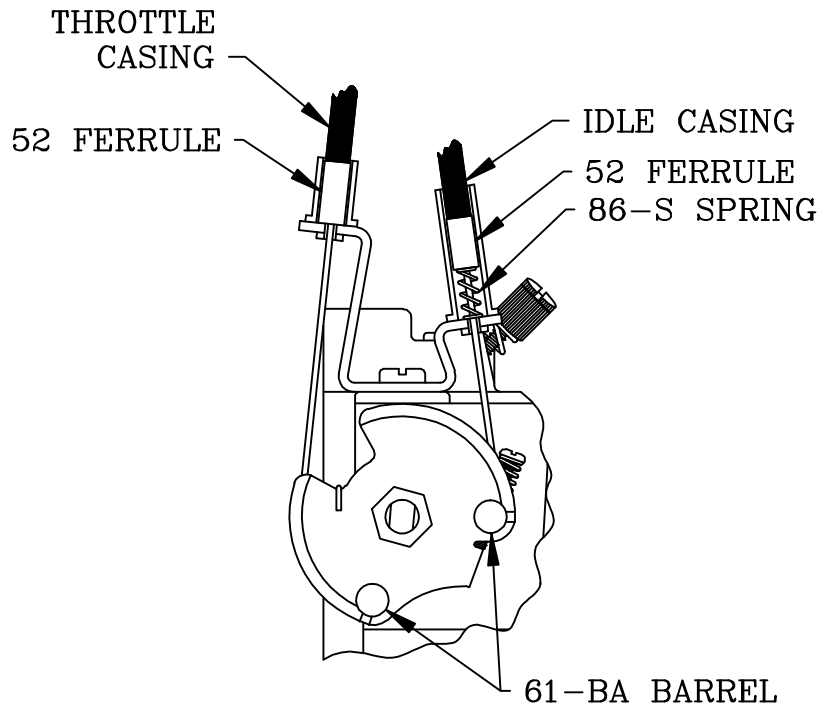

S&S SUPER E/G SHORTY CARB

S&S SUPER E/G CV CARB

Barnett Tool & Engineering
2238 Palma Drive
Ventura, CA 93003
(805) 642-9435
www.barnettclutches.com