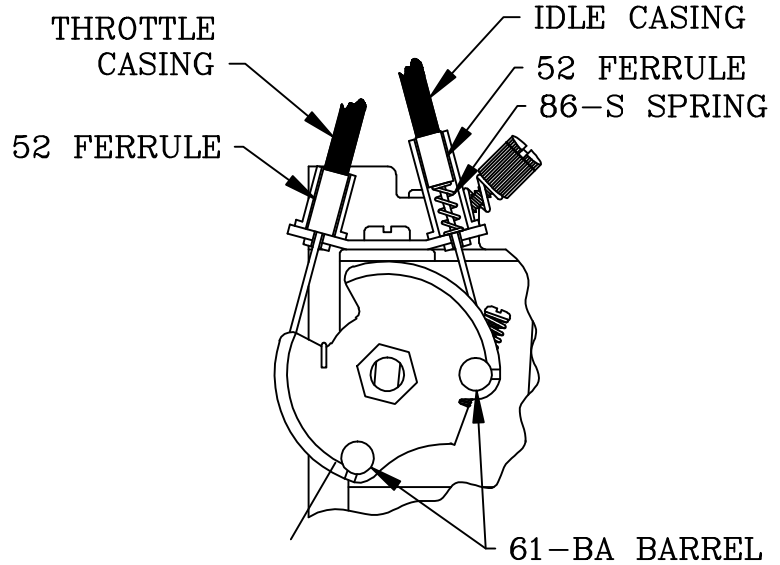

S&S SUPER E/G SHORTY CARB

S&S SUPER E/G CV CARB

Barnett Tool & Engineering
2238 Palma Drive
Ventura, CA 93003
(805) 642-9435
www.barnettclutches.com