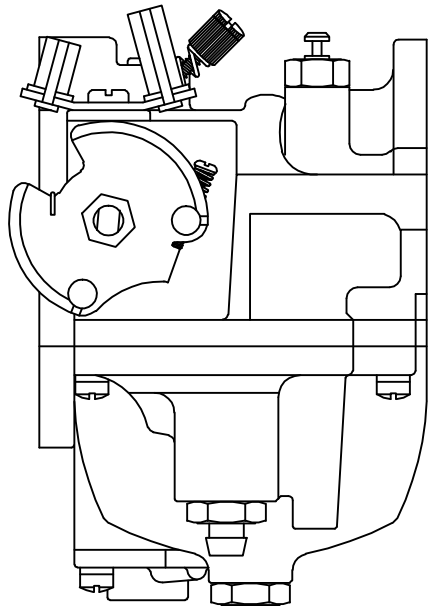

S&S SUPER E/G SHORTY CARB

S&S SUPER E/G CV CARB

Barnett Tool & Engineering
2238 Palma Drive
Ventura, CA 93003
(805) 642-9435
www.barnettclutches.com