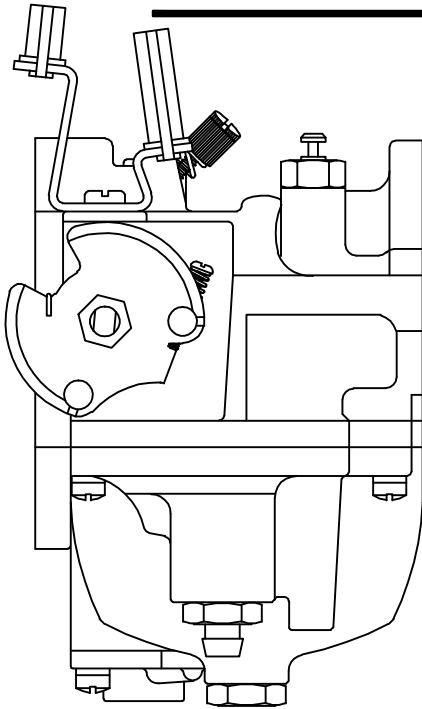

S&S SUPER E/G SHORTY CARB

S&S SUPER E/G CV CARB

Barnett Tool & Engineering
2238 Palma Drive
Ventura, CA 93003
(805) 642-9435
www.barnettclutches.com