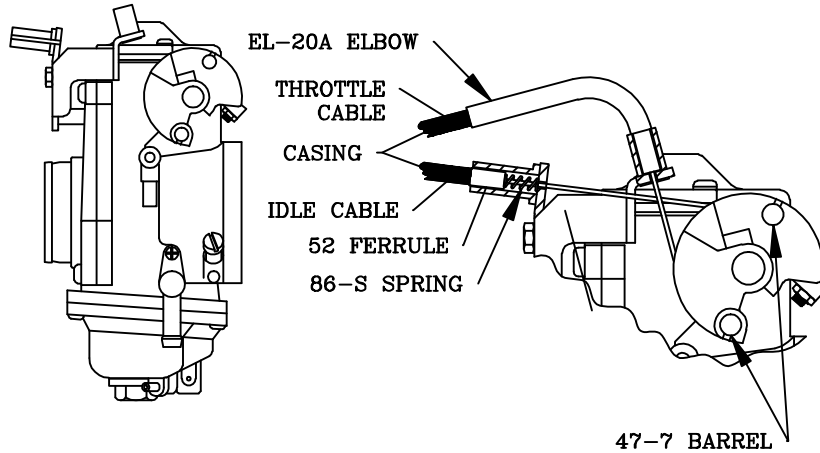

# MIKUNI HRS42/45 CARBURETOR

Barnett Tool & Engineering  
2238 Palma Drive  
Ventura, CA 93003  
(805) 642-9435  
[www.barnettclutches.com](http://www.barnettclutches.com)