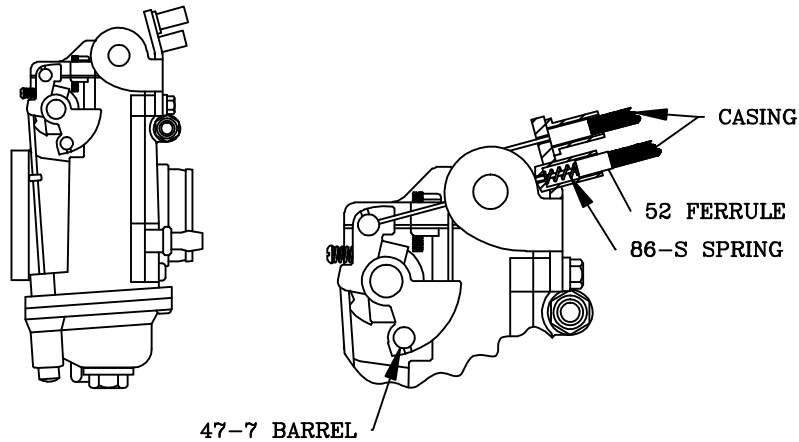

# MIKUNI HRS42/45 CARBURETOR

Barnett Tool & Engineering  
2238 Palma Drive  
Ventura, CA 93003  
(805) 642-9435  
[www.barnettclutches.com](http://www.barnettclutches.com)